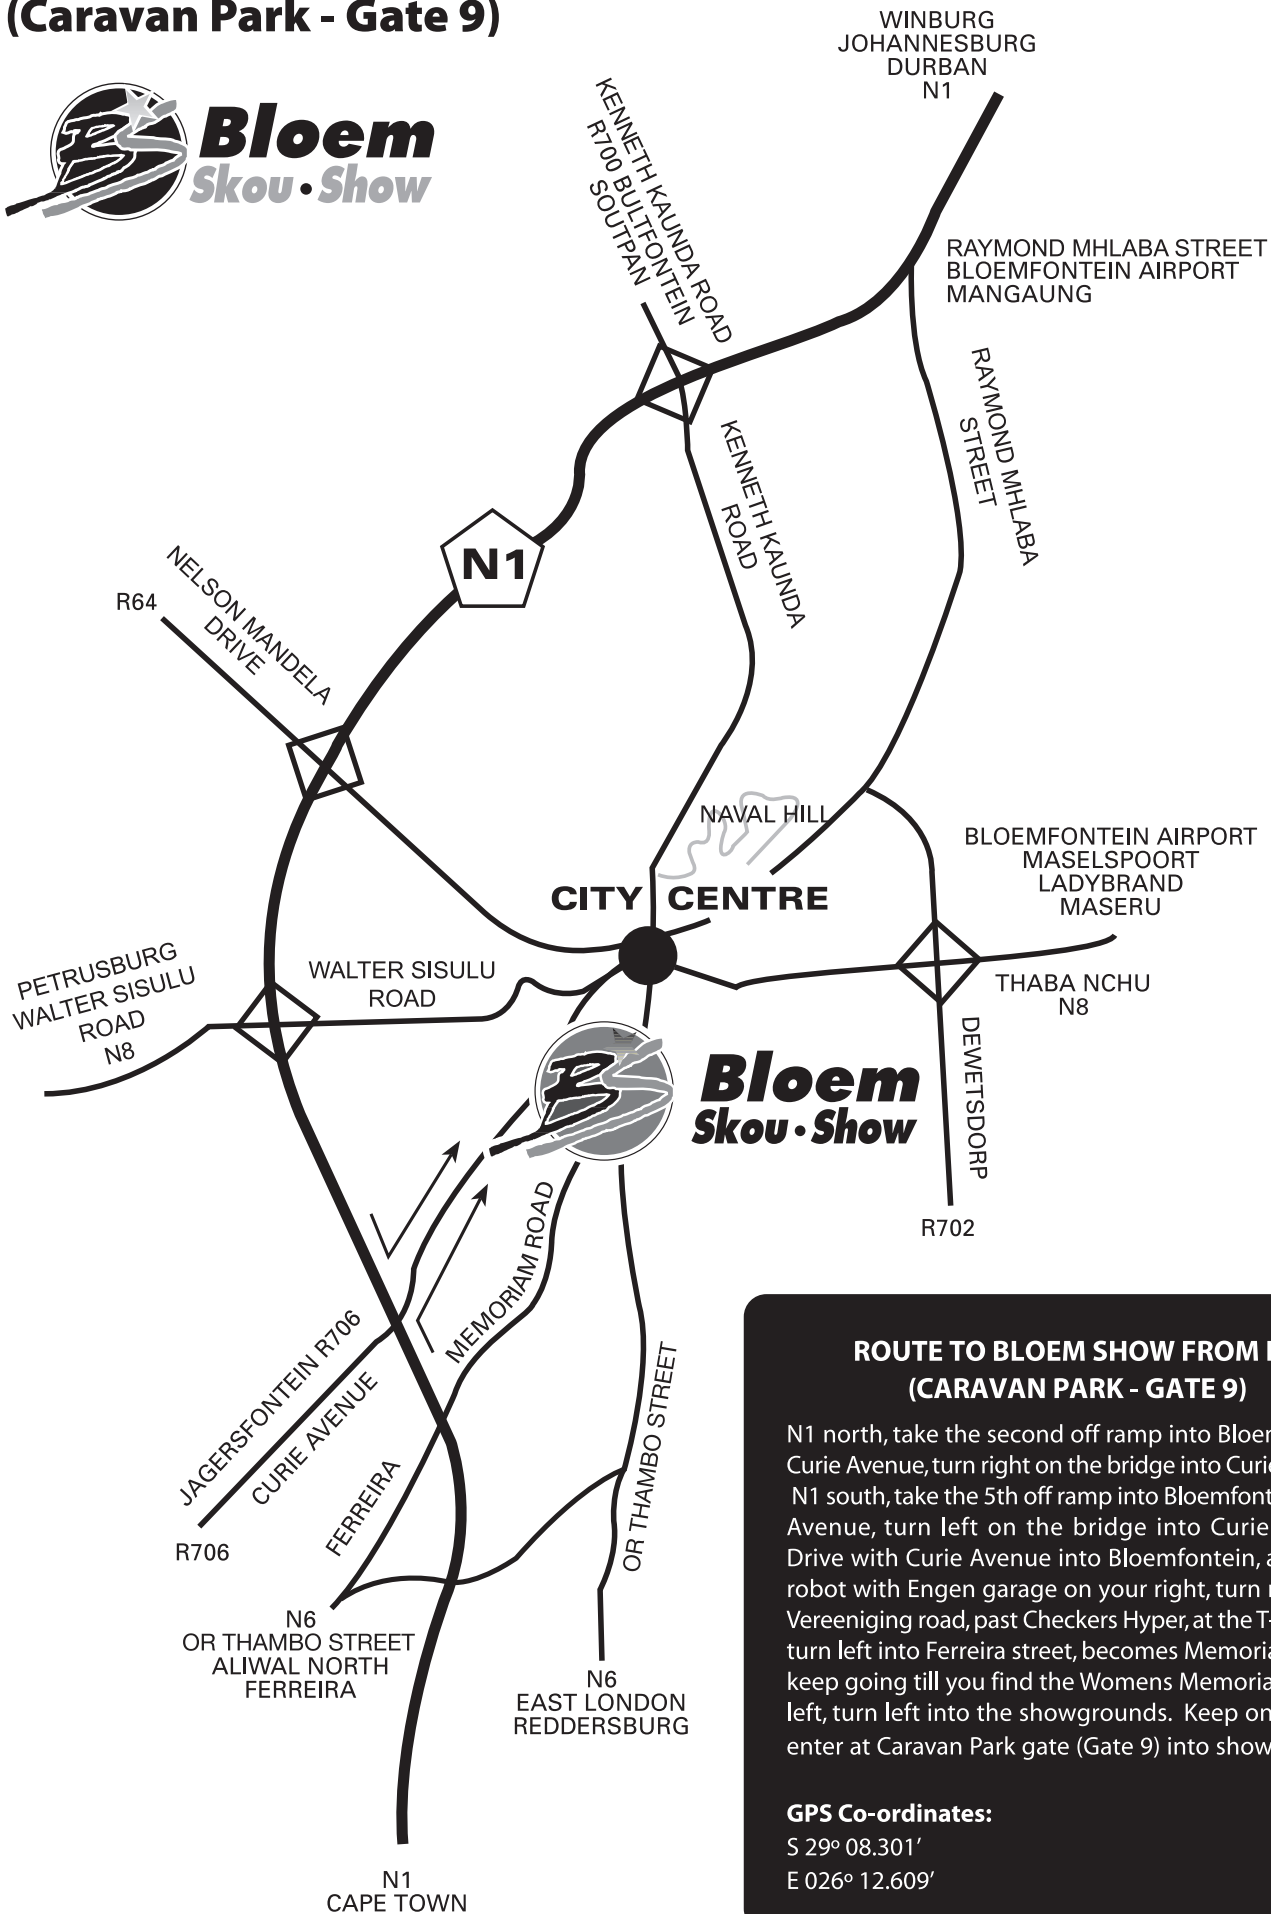

# Route to Bloem show from N1 (Caravan Park - Gate 9)

## ROUTE TO BLOEM SHOW FROM N1 (CARAVAN PARK - GATE 9)

N1 north, take the second off ramp into Bloemfontein, Curie Avenue, turn right on the bridge into Curie Avenue.  
 N1 south, take the 5th off ramp into Bloemfontein, Curie Avenue, turn left on the bridge into Curie Avenue.  
 Drive with Curie Avenue into Bloemfontein, at the 1st robot with Engen garage on your right, turn right into Vereeniging road, past Checkers Hyper, at the T-junction, turn left into Ferreira street, becomes Memoriam road - keep going till you find the Womens Memorial on your left, turn left into the showgrounds. Keep on straight, enter at Caravan Park gate (Gate 9) into showgrounds.

### GPS Co-ordinates:

S 29° 08.301'

E 026° 12.609'