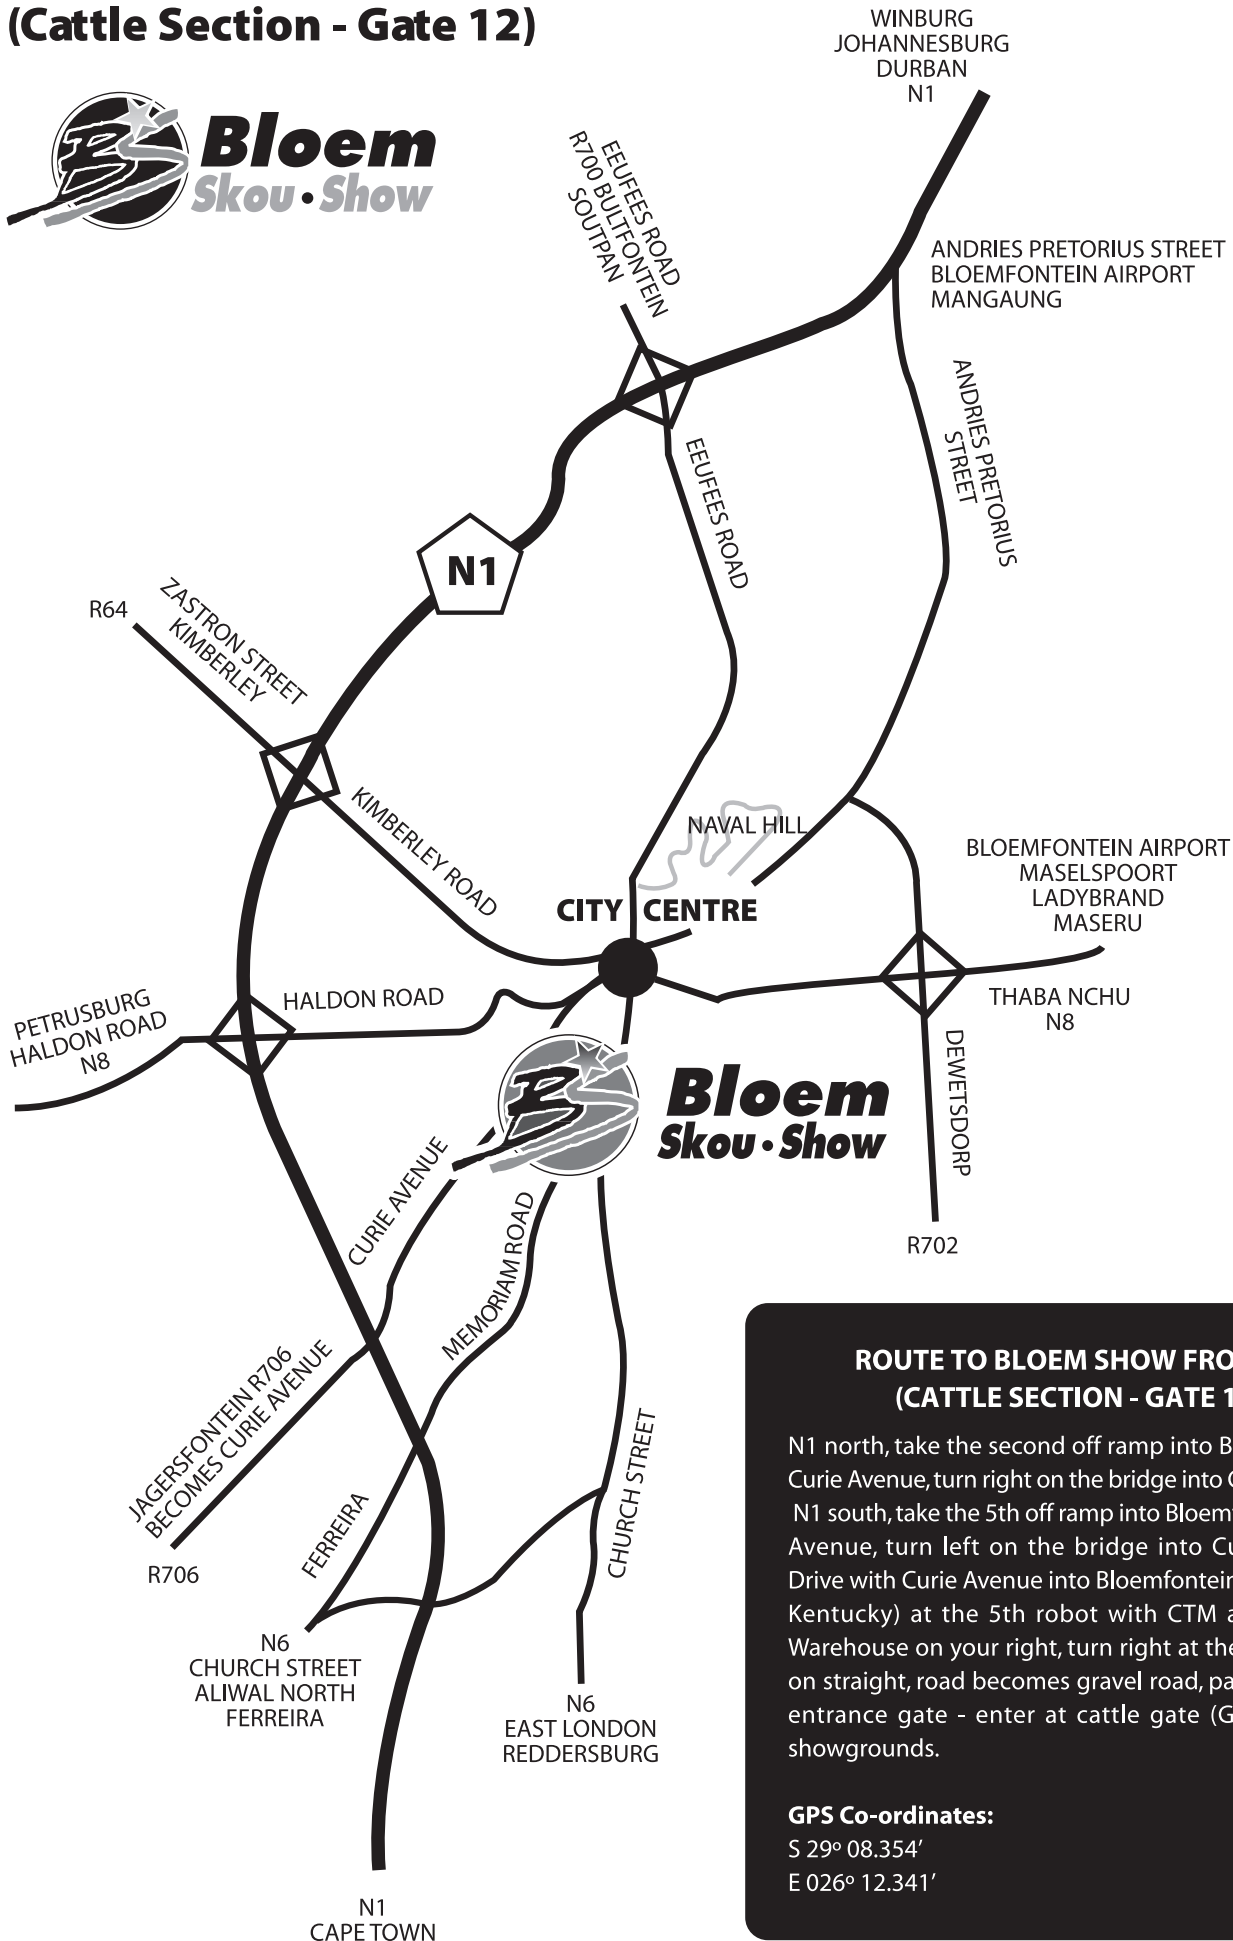

Route to Bloem Show from N1 (Cattle Section - Gate 12)

ROUTE TO BLOEM SHOW FROM N1 (CATTLE SECTION - GATE 12)

N1 north, take the second off ramp into Bloemfontein, Curie Avenue, turn right on the bridge into Curie Avenue. N1 south, take the 5th off ramp into Bloemfontein, Curie Avenue, turn left on the bridge into Curie Avenue. Drive with Curie Avenue into Bloemfontein (past Game, Kentucky) at the 5th robot with CTM and Builders Warehouse on your right, turn right at the robot, keep on straight, road becomes gravel road, pass exhibitors entrance gate - enter at cattle gate (Gate 12) into showgrounds.

GPS Co-ordinates:

S 29° 08.354'

E 026° 12.341'