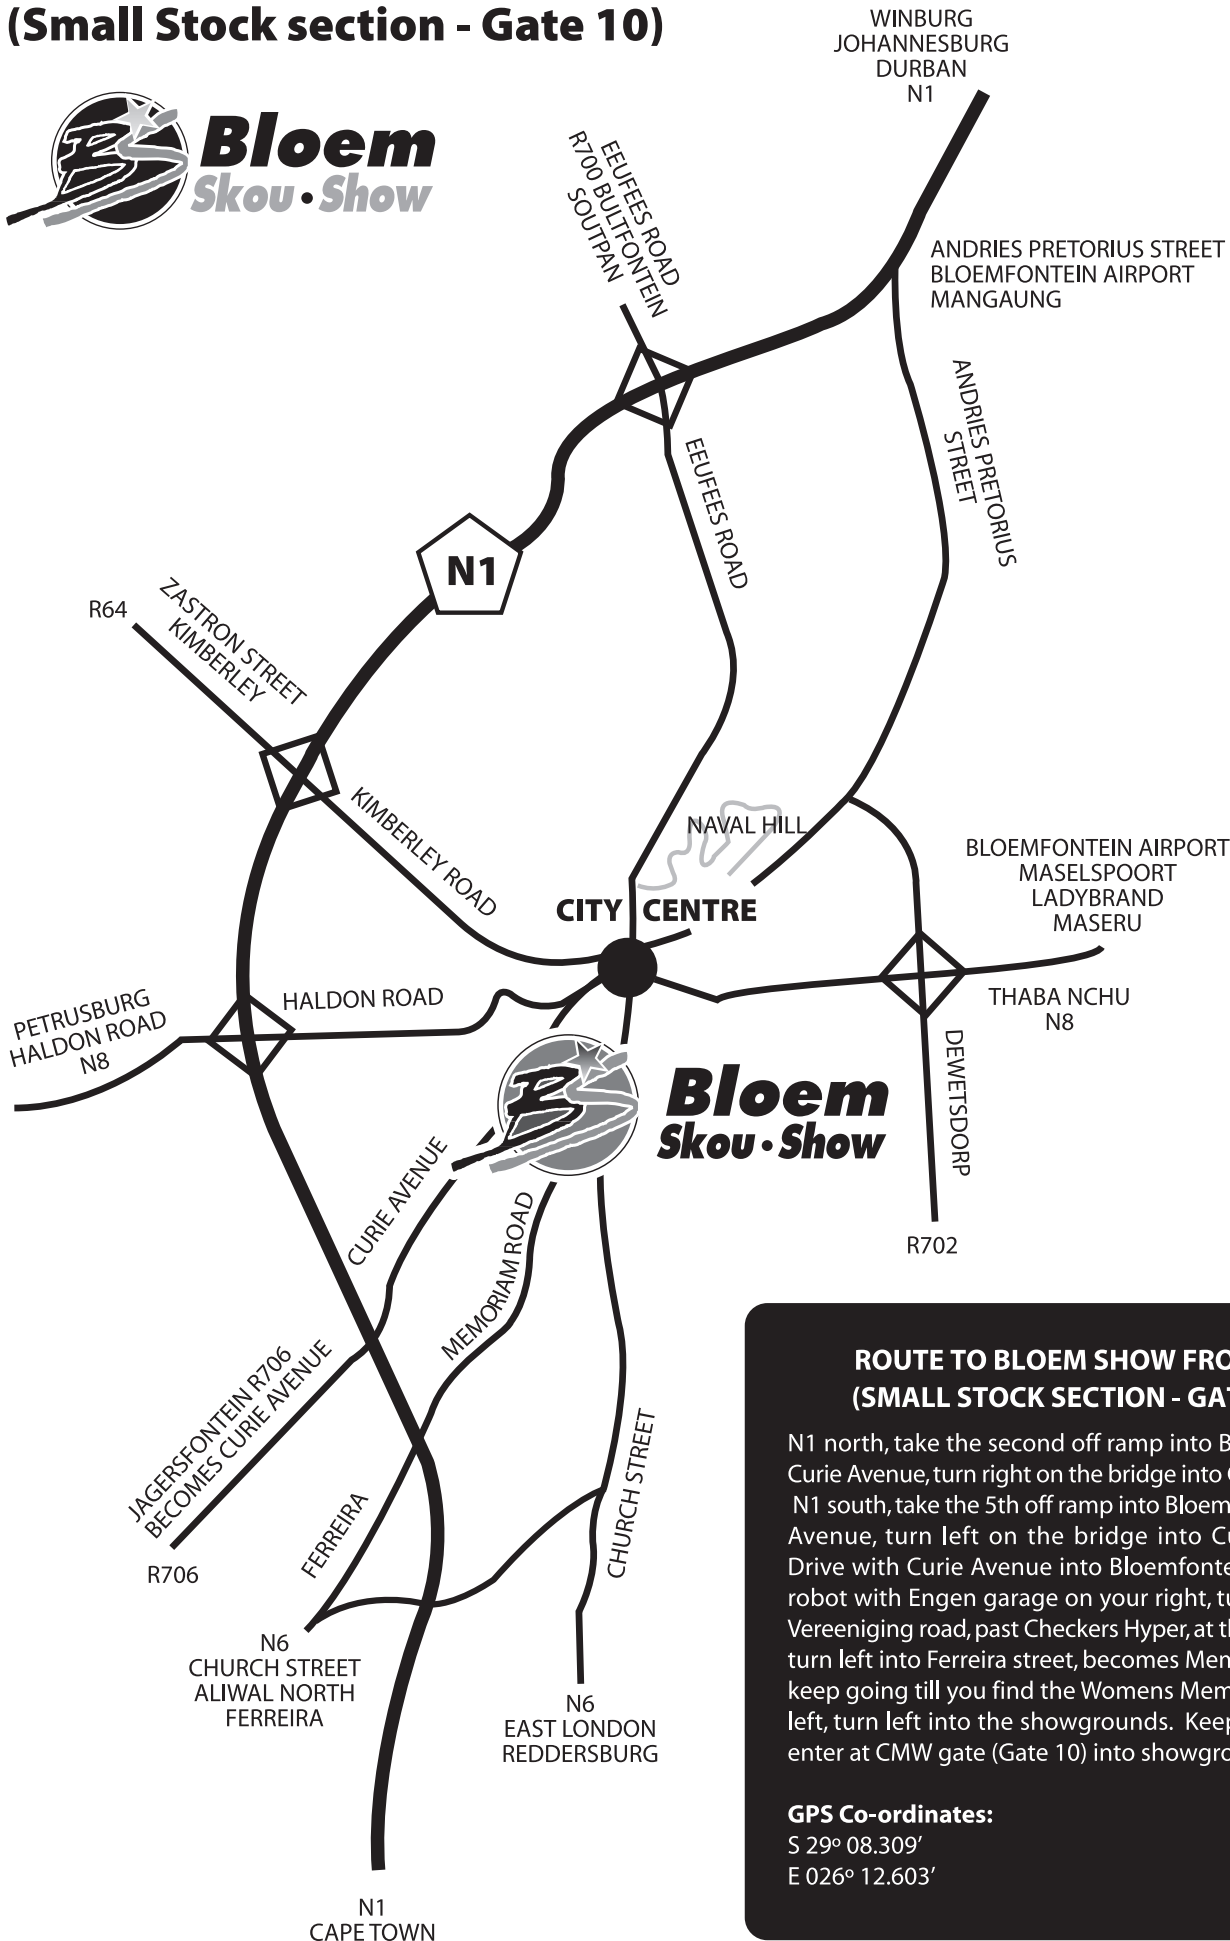

Route to Bloem show from N1 (Small Stock section - Gate 10)

ROUTE TO BLOEM SHOW FROM N1 (SMALL STOCK SECTION - GATE 10)

N1 north, take the second off ramp into Bloemfontein, Curie Avenue, turn right on the bridge into Curie Avenue.
 N1 south, take the 5th off ramp into Bloemfontein, Curie Avenue, turn left on the bridge into Curie Avenue.
 Drive with Curie Avenue into Bloemfontein, at the 1st robot with Engen garage on your right, turn right into Vereeniging road, past Checkers Hyper, at the T-junction, turn left into Ferreira street, becomes Memoriam road - keep going till you find the Womens Memorial on your left, turn left into the showgrounds. Keep on straight, enter at CMW gate (Gate 10) into showgrounds.

GPS Co-ordinates:

S 29° 08.309'
 E 026° 12.603'